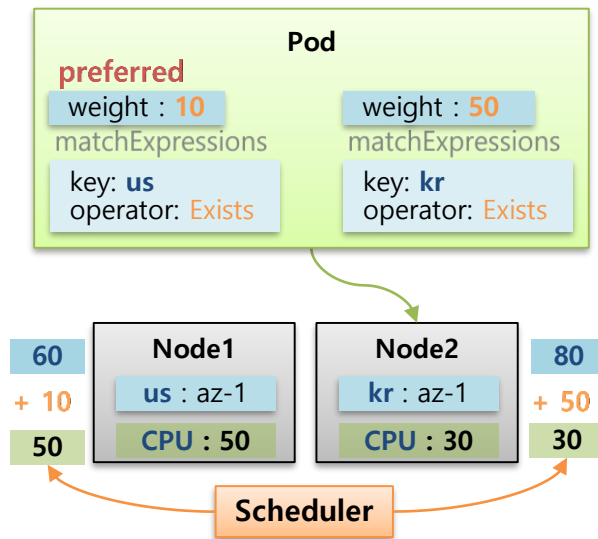

preferred weight