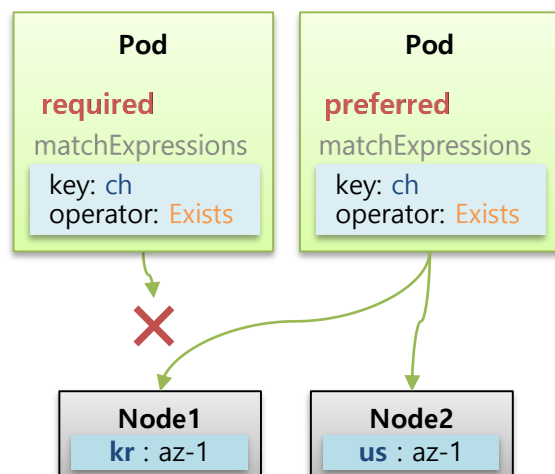

required vs preferred